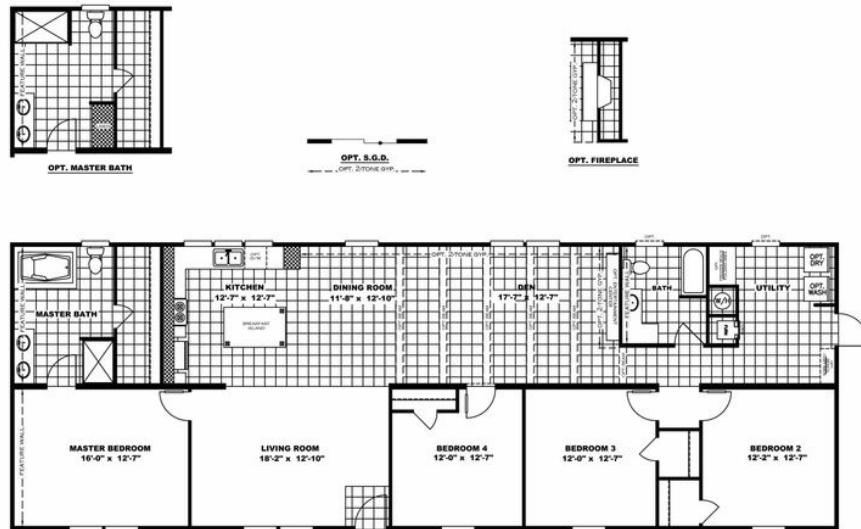

The Tradition

The Tradition Model number: 34TRA28764CH18

4 beds • 2 baths • 2128 sq.ft. • 28' width • 76' depth

Our home building facilities invest in continuous product and process improvements. Plans, dimensions, features, materials, specifications and availability are subject to change without notice or obligation. Renderings and floor plans are representative likenesses of our homes and may differ from the actual homes. We invite you to tour a Home Center near you and inspect the highest value in quality housing available or call (270) 782-8580 to speak with a Home Consultant. Copyright 2017, CMH. All rights reserved.

The Tradition Model number: 34TRA28764CH18

4 beds • 2 baths • 2128 sq.ft. • 28' width • 76' depth

Our home building facilities invest in continuous product and process improvements. Plans, dimensions, features, materials, specifications and availability are subject to change without notice or obligation. Renderings and floor plans are representative likenesses of our homes and may differ from the actual homes. We invite you to tour a Home Center near you and inspect the highest value in quality housing available or call (270) 782-8580 to speak with a Home Consultant. Copyright 2017, CMH. All rights reserved.