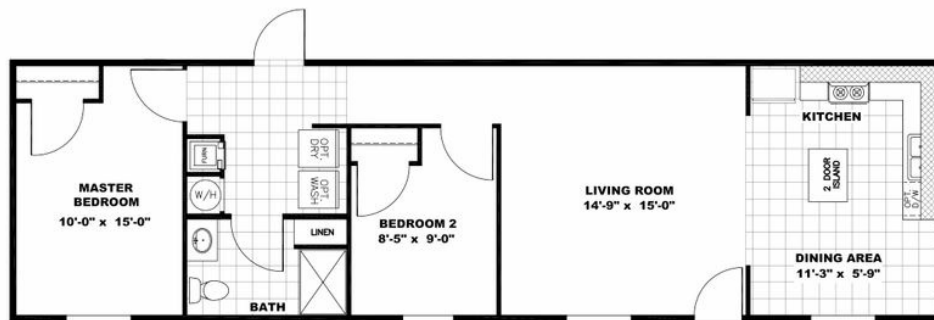

BLAZER EXTREME 1656 C

BLAZER EXTREME 1656 C Model number: 22BRX16562CH18

2 beds • 1 baths • 896 sq.ft. • 16' width • 56' depth

Our home building facilities invest in continuous product and process improvements. Plans, dimensions, features, materials, specifications and availability are subject to change without notice or obligation. Renderings and floor plans are representative likenesses of our homes and may differ from the actual homes. We invite you to tour a Home Center near you and inspect the highest value in quality housing available or call (270) 782-8580 to speak with a Home Consultant. Copyright 2017, CMH. All rights reserved.