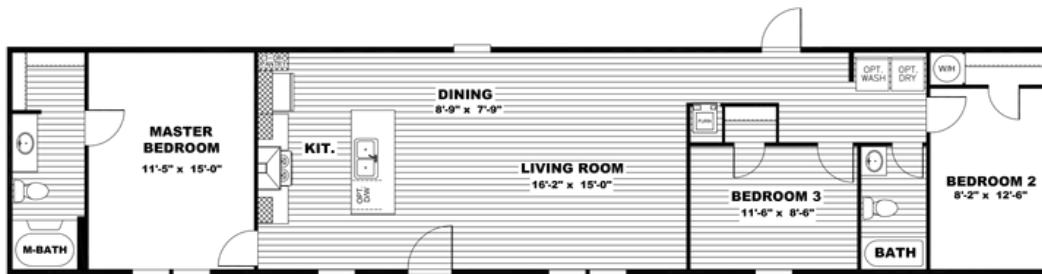

THE BREEZE

THE BREEZE

Model number: 22SSP16723AH19

3 beds • 2 baths • 1152 sq.ft. • 16' width • 72' depth

Our home building facilities invest in continuous product and process improvements. Plans, dimensions, features, materials, specifications and availability are subject to change without notice or obligation. Renderings and floor plans are representative likenesses of our homes and may differ from the actual homes. We invite you to tour a Home Center near you and inspect the highest value in quality housing available or call (270) 782-8580 to speak with a Home Consultant. Copyright 2017, CMH. All rights reserved.

Model #: 55P16723A
 Drawing #: 22-115044
 16' x 72' The Breeze

THE BREEZE Model number: 22SSP16723AH19

3 beds • 2 baths • 1152 sq.ft. • 16' width • 72' depth

Our home building facilities invest in continuous product and process improvements. Plans, dimensions, features, materials, specifications and availability are subject to change without notice or obligation. Renderings and floor plans are representative likenesses of our homes and may differ from the actual homes. We invite you to tour a Home Center near you and inspect the highest value in quality housing available or call (270) 782-8580 to speak with a Home Consultant. Copyright 2017, CMH. All rights reserved.