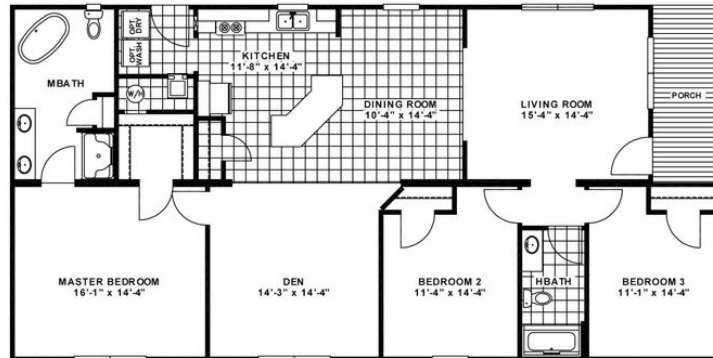

THE RIDGE VIEW

THE RIDGE VIEW Model number:

3 beds • 2 baths • 1710 sq.ft. • 32' width • 60' depth

Our home building facilities invest in continuous product and process improvements. Plans, dimensions, features, materials, specifications and availability are subject to change without notice or obligation. Renderings and floor plans are representative likenesses of our homes and may differ from the actual homes. We invite you to tour a Home Center near you and inspect the highest value in quality housing available or call (270) 782-8580 to speak with a Home Consultant. Copyright 2017, CMH. All rights reserved.