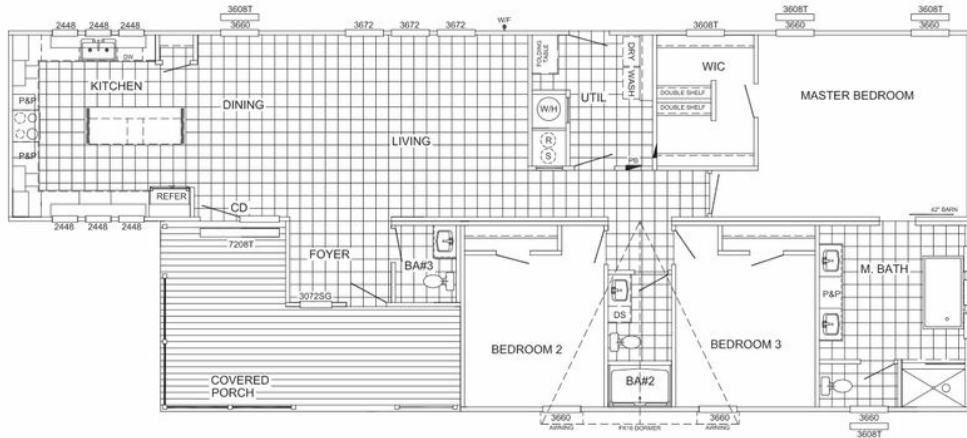

## THE LANEY Model number:

**3 beds • 3 baths • 1825 sq.ft. • 32' width • 76' depth**

Our home building facilities invest in continuous product and process improvements. Plans, dimensions, features, materials, specifications and availability are subject to change without notice or obligation. Renderings and floor plans are representative likenesses of our homes and may differ from the actual homes. We invite you to tour a Home Center near you and inspect the highest value in quality housing available or call (270) 782-8580 to speak with a Home Consultant. Copyright 2017, CMH. All rights reserved.