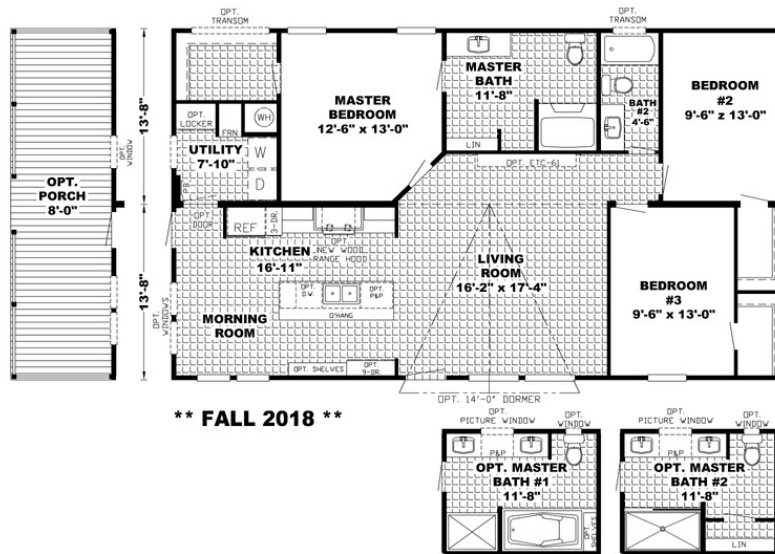

THE SOUTHERN FARMHOUSE

THE SOUTHERN FARMHOUSE

Model number: 41SIG28483AH19

2 beds • 3 baths • 1344 sq.ft. • 28' width • 48' depth

Our home building facilities invest in continuous product and process improvements. Plans, dimensions, features, materials, specifications and availability are subject to change without notice or obligation. Renderings and floor plans are representative likenesses of our homes and may differ from the actual homes. We invite you to tour a Home Center near you and inspect the highest value in quality housing available or call (270) 782-8580 to speak with a Home Consultant. Copyright 2017, CMH. All rights reserved.

THE SOUTHERN FARMHOUSE

MODEL SIG28483A-48-3/28X48

** FALL 2018 **

THE SOUTHERN FARMHOUSE

Model number: 41SIG28483AH19

2 beds • 3 baths • 1344 sq.ft. • 28' width • 48' depth

Our home building facilities invest in continuous product and process improvements. Plans, dimensions, features, materials, specifications and availability are subject to change without notice or obligation. Renderings and floor plans are representative likenesses of our homes and may differ from the actual homes. We invite you to tour a Home Center near you and inspect the highest value in quality housing available or call (270) 782-8580 to speak with a Home Consultant. Copyright 2017, CMH. All rights reserved.