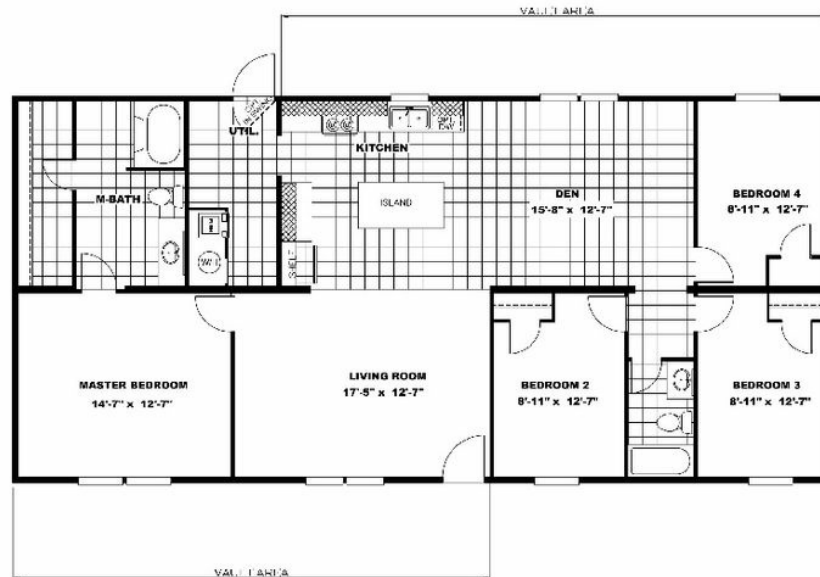

MARVEL Model number: 42TRU28564AH18

4 beds • 2 baths • 1568 sq.ft. • 28' width • 56' depth

Our home building facilities invest in continuous product and process improvements. Plans, dimensions, features, materials, specifications and availability are subject to change without notice or obligation. Renderings and floor plans are representative likenesses of our homes and may differ from the actual homes. We invite you to tour a Home Center near you and inspect the highest value in quality housing available or call (270) 782-8580 to speak with a Home Consultant. Copyright 2017, CMH. All rights reserved.

(270) 782-8580

MARVEL Model number: 42TRU28564AH18

4 beds • 2 baths • 1568 sq.ft. • 28' width • 56' depth

Our home building facilities invest in continuous product and process improvements. Plans, dimensions, features, materials, specifications and availability are subject to change without notice or obligation. Renderings and floor plans are representative likenesses of our homes and may differ from the actual homes. We invite you to tour a Home Center near you and inspect the highest value in quality housing available or call (270) 782-8580 to speak with a Home Consultant. Copyright 2017, CMH. All rights reserved.